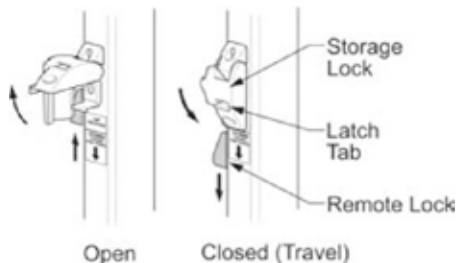

Rollout Awning

PRESTIGE
Jayco 

Instructions

The Roll Out Awning is erected easily in a matter of minutes and can be attached to both Pop Tops and Caravans.

If your Roll Out Awning is attached to a Pop Top pop the roof up first then follow the rest of these instructions.

Level your Pop Top or Caravan by finding a level surface on the van close to the wheels then adjusting jockey wheel.

OPENING

>> Undo the arm storage locks.

>> Undo the top locking knob - remember not to undo the knobs so it falls off.

>> Move the brake lever on awning from closed to open.

>> Pull on the strap on the awning until it is open.

>> Slide the top awning arm until it locks into the latch.

>> Lift the handle and raise the awning arm.