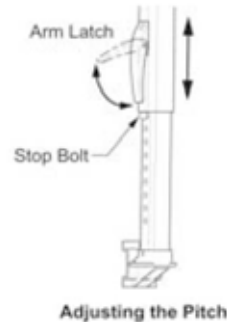

**Information provided by Jayco Corporation. For more information refer to the Jayco Owners Handbook.*

Rollout Awning

Instructions

CLOSING

- >> Insert the strap into the groove in the awning roller.
- >> Loosen the top locking knob
- >> Lift the handle and lower the arm until it rest on the stoppers
- >> Move the lever so the top arm can slide
- >> Lower the arm
- >> Hold the strap and rotate the brake lever from open to close.
- >> Close storage lock and tighten top locking knob

CENTRE RAFTER - Only required on awning 17' & above

- >> Undo the locking knob
- >> Raise the arm and insert the end into the hole in the awning roller tube

OPTIONAL EXTRAS FOR YOUR ROLL OUT AWNING

Add-A-Room